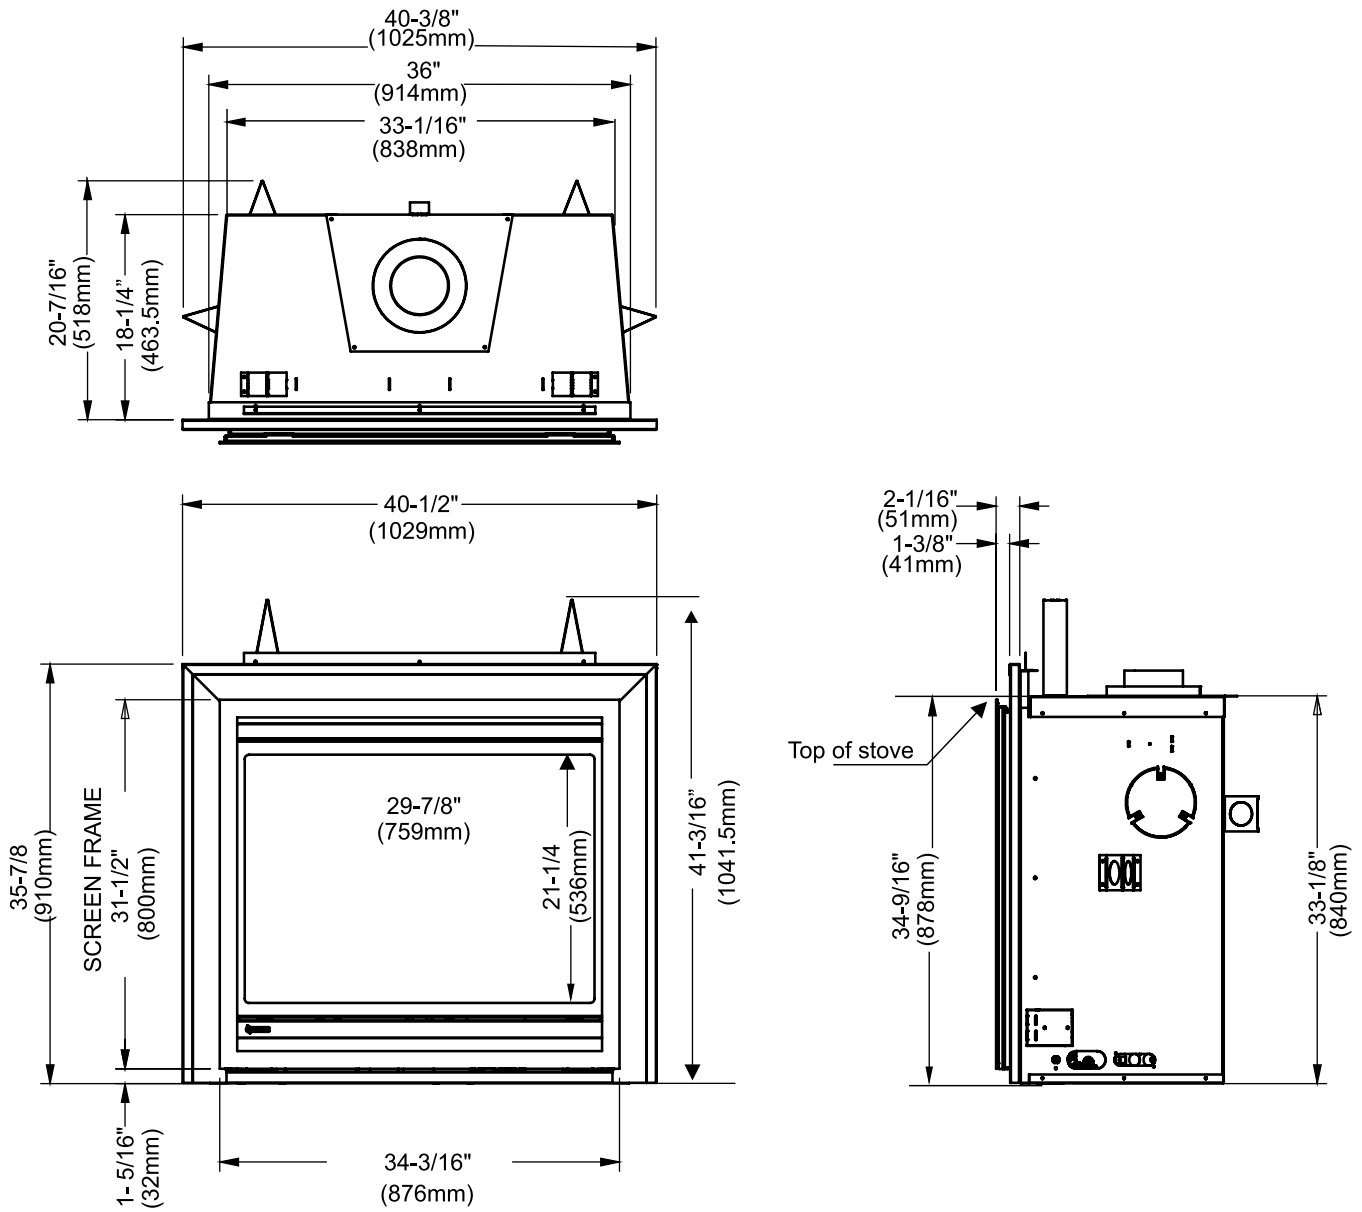

UNIT DIMENSIONS WITH VIGNETTE ONLY

Front view : shown with 3 sided finishing trim.

8 | dimensions

UNIT DIMENSIONS WITH VIGNETTE AND VIGNETTE FINISHING TRIM

UNIT DIMENSIONS WITH OPTIONAL FLUSH PANELS AND SAFETY SCREEN