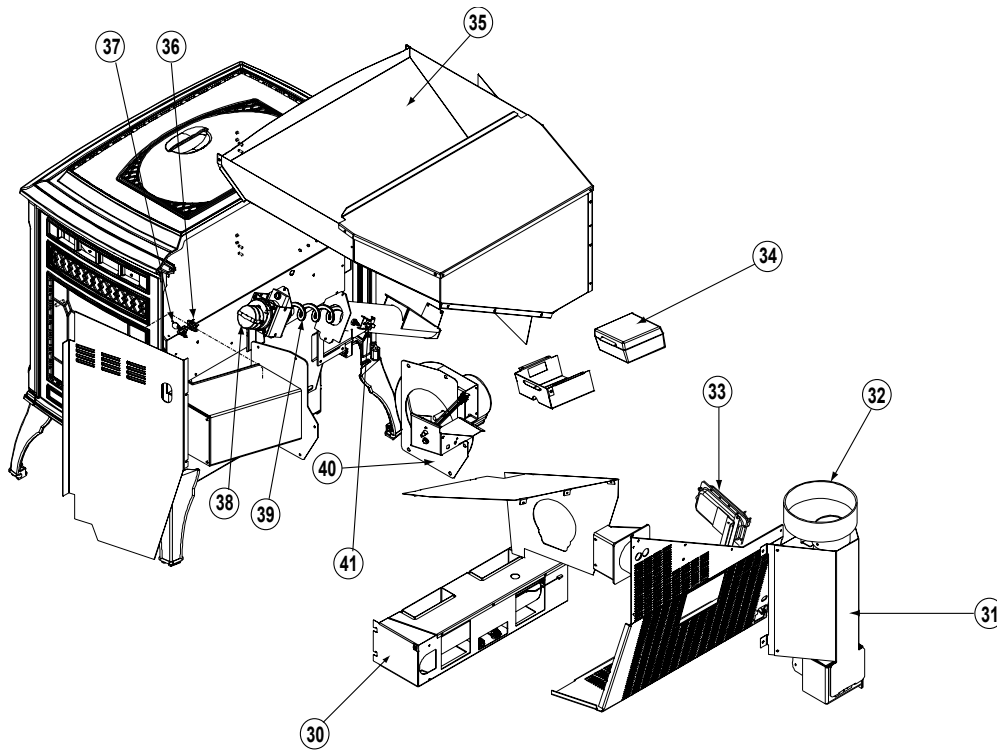

B. Component Locations

C. Exploded Views

Item	Description	Part Number
1	Door, Cast, Left	See Service Parts
2	Door, Cast, Right	See Service Parts
3	Face, Cast	See Service Parts
4	Door Stiffener	7005-274
5	Door Frame for Glass	7005-273
6	Door Latch Assembly	7021-006
7	Screw 1/4-20 x 5/8 TH PHL	220-0440
8	Rope Retainer	7005-268
9	Glass Assembly with Gasket	7005-058
10	Hinge, Door	450-2910
11	Screw, 10-32 x 5/16 PH PHL MS ZC	229-1230
12	Hinge Pin (Rivet)	Gold: 72171 Nickel: 433-1590

Figure 35.1 - Door, Face, Glass & Door Latch Assembly

Item	Description	Part Number
10	Firepot Pull Rod	7005-019
11	Igniter Bracket	Not Replaceable
12	Thumb Screw	7000-223
13	Igniter	7000-020
14	Firepot	7005-031
15	Thermocouple	812-4470
16	Thermocouple Clamp	7001-203
17	Thermocouple Cover	812-1322

Figure 35.2 - Firepot Assembly

Nbr	Description
30	Convection Blower
31	Top Vent Adapter, 3 to 3 inch
32	Top Vent Offset Adapter, 3 to 6 inch
33	Vacuum Switch
34	Control Box
35	Hopper
36	Snap Disc #2, 200°
37	Snap Disc #1, 125°
38	Feed Motor Assembly
39	Feed Spring Assembly
40	Exhaust Blower
41	Snap Disc #3, 250°