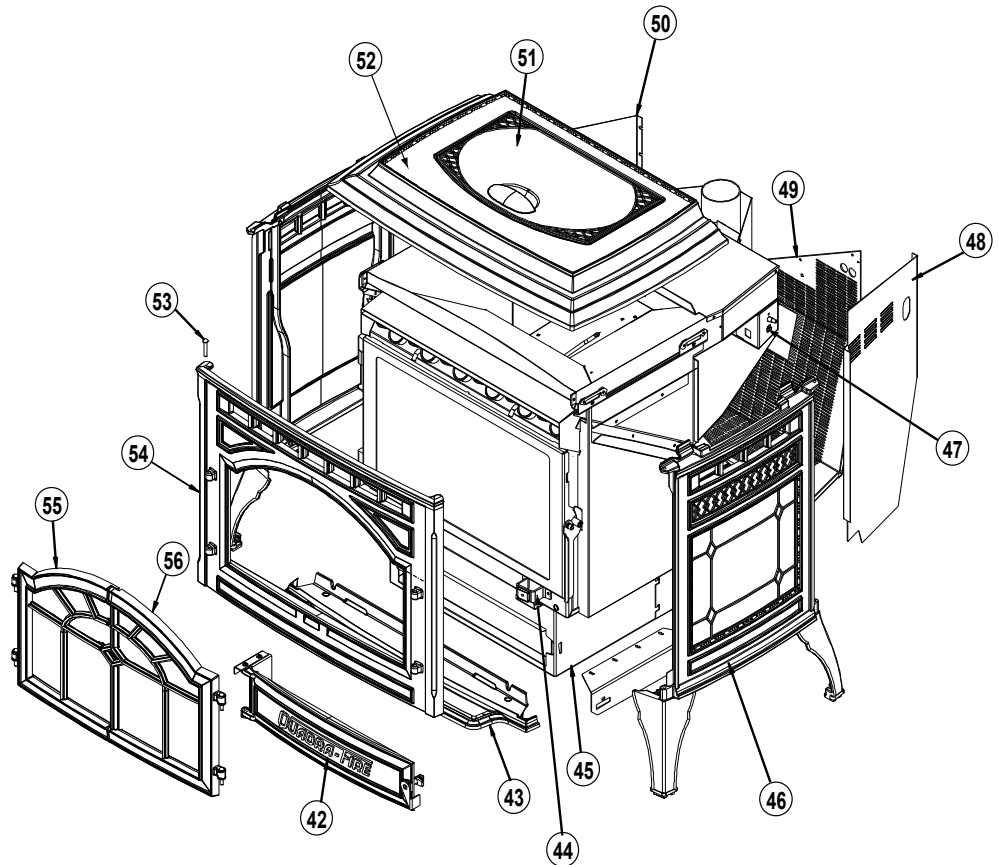

Nbr	Description
42	Ash Removal Door
43	Ash Lip
44	Magnet & Bracket
45	Ash Pan
46	Side, Cast
47	Reset Button
48	Panel, Right Side
49	Panel, Rear
50	Panel, Left Side
51	Hopper Lid
52	Top, Cast
53	Hinge Pin (Rivet)
54	Face Assembly
55	Door, Left
56	Door, Right

Figure 36.2