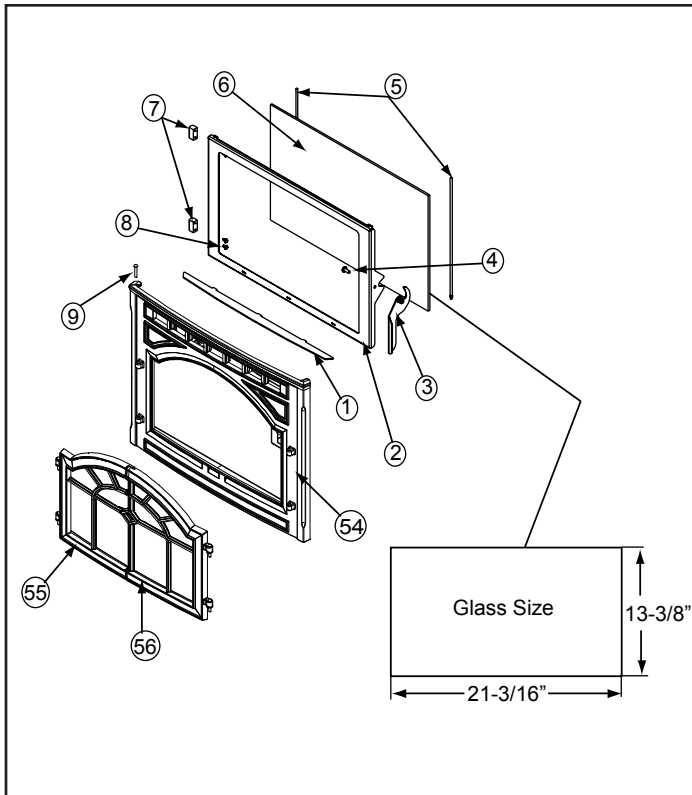

B. Component Locations

C. Exploded Views

Item	Description	Part Number
1	Door, Cast, Left	See Service Parts
2	Door, Cast, Right	See Service Parts
3	Face, Cast	See Service Parts
4	Door Stiffener	7005-274
5	Door Frame for Glass	7005-273
6	Door Latch Assembly	7021-006
7	Screw 1/4-20 x 5/8 TH PHL	220-0440
8	Rope Retainer	7005-268
9	Glass Assembly with Gasket	7005-058
10	Hinge, Door	450-2910
11	Screw, 10-32 x 5/16 PH PHL MS ZC	229-1230
12	Hinge Pin (Rivet)	Gold: 72171 Nickel: 433-1590

Figure 35.1 - Door, Face, Glass & Door Latch Assembly

Item	Description	Part Number
10	Firepot Pull Rod	7005-019
11	Igniter Bracket	Not Replaceable
12	Thumb Screw	7000-223
13	Igniter	7000-020
14	Firepot	7005-031
15	Thermocouple	812-4470
16	Thermocouple Clamp	7001-203
17	Thermocouple Cover	812-1322