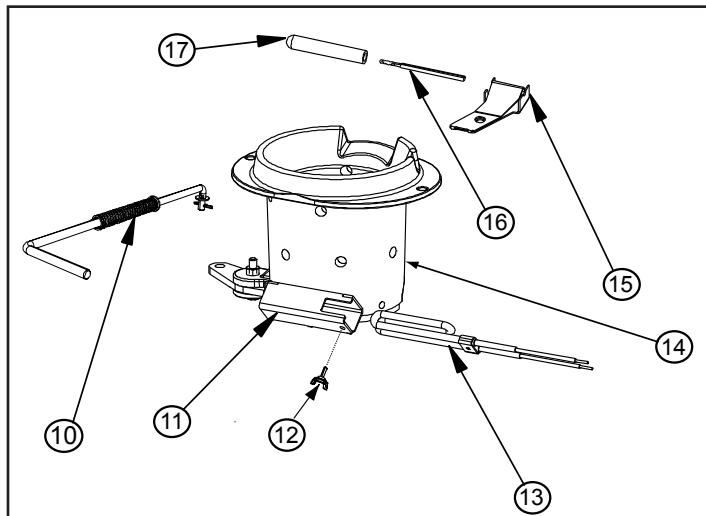

B. Component Locations

C. Exploded Views

Item	Description	Part Number
1	Door, Cast, Left	See Service Parts
2	Door, Cast, Right	See Service Parts
3	Face, Cast	See Service Parts
4	Door Stiffener	7005-274
5	Door Frame for Glass	7005-273
6	Door Latch Assembly	7021-006
7	Screw 1/4-20 x 5/8 TH PHL	220-0440
8	Rope Retainer	7005-268
9	Glass Assembly with Gasket	7005-058
10	Hinge, Door	450-2910
11	Screw, 10-32 x 5/16 PH PHL MS ZC	229-1230
12	Hinge Pin (Rivet)	Gold: 72171 Nickel: 433-1590

Figure 35.1 - Door, Face, Glass & Door Latch Assembly

Item	Description	Part Number
10	Firepot Pull Rod	7005-019
11	Igniter Bracket	Not Replaceable
12	Thumb Screw	7000-223
13	Igniter	7000-020
14	Firepot	7005-031
15	Thermocouple	812-4470
16	Thermocouple Clamp	7001-203
17	Thermocouple Cover	812-1322

Figure 35.2 - Firepot Assembly

Nbr	Description
30	Convection Blower
31	Top Vent Adapter, 3 to 3 inch
32	Top Vent Offset Adapter, 3 to 6 inch
33	Vacuum Switch
34	Control Box
35	Hopper
36	Snap Disc #2, 200°
37	Snap Disc #1, 125°
38	Feed Motor Assembly
39	Feed Spring Assembly
40	Exhaust Blower
41	Snap Disc #3, 250°

Figure 36.1

Nbr	Description
42	Ash Removal Door
43	Ash Lip
44	Magnet & Bracket
45	Ash Pan
46	Side, Cast
47	Reset Button
48	Panel, Right Side
49	Panel, Rear
50	Panel, Left Side
51	Hopper Lid
52	Top, Cast
53	Hinge Pin (Rivet)
54	Face Assembly
55	Door, Left
56	Door, Right