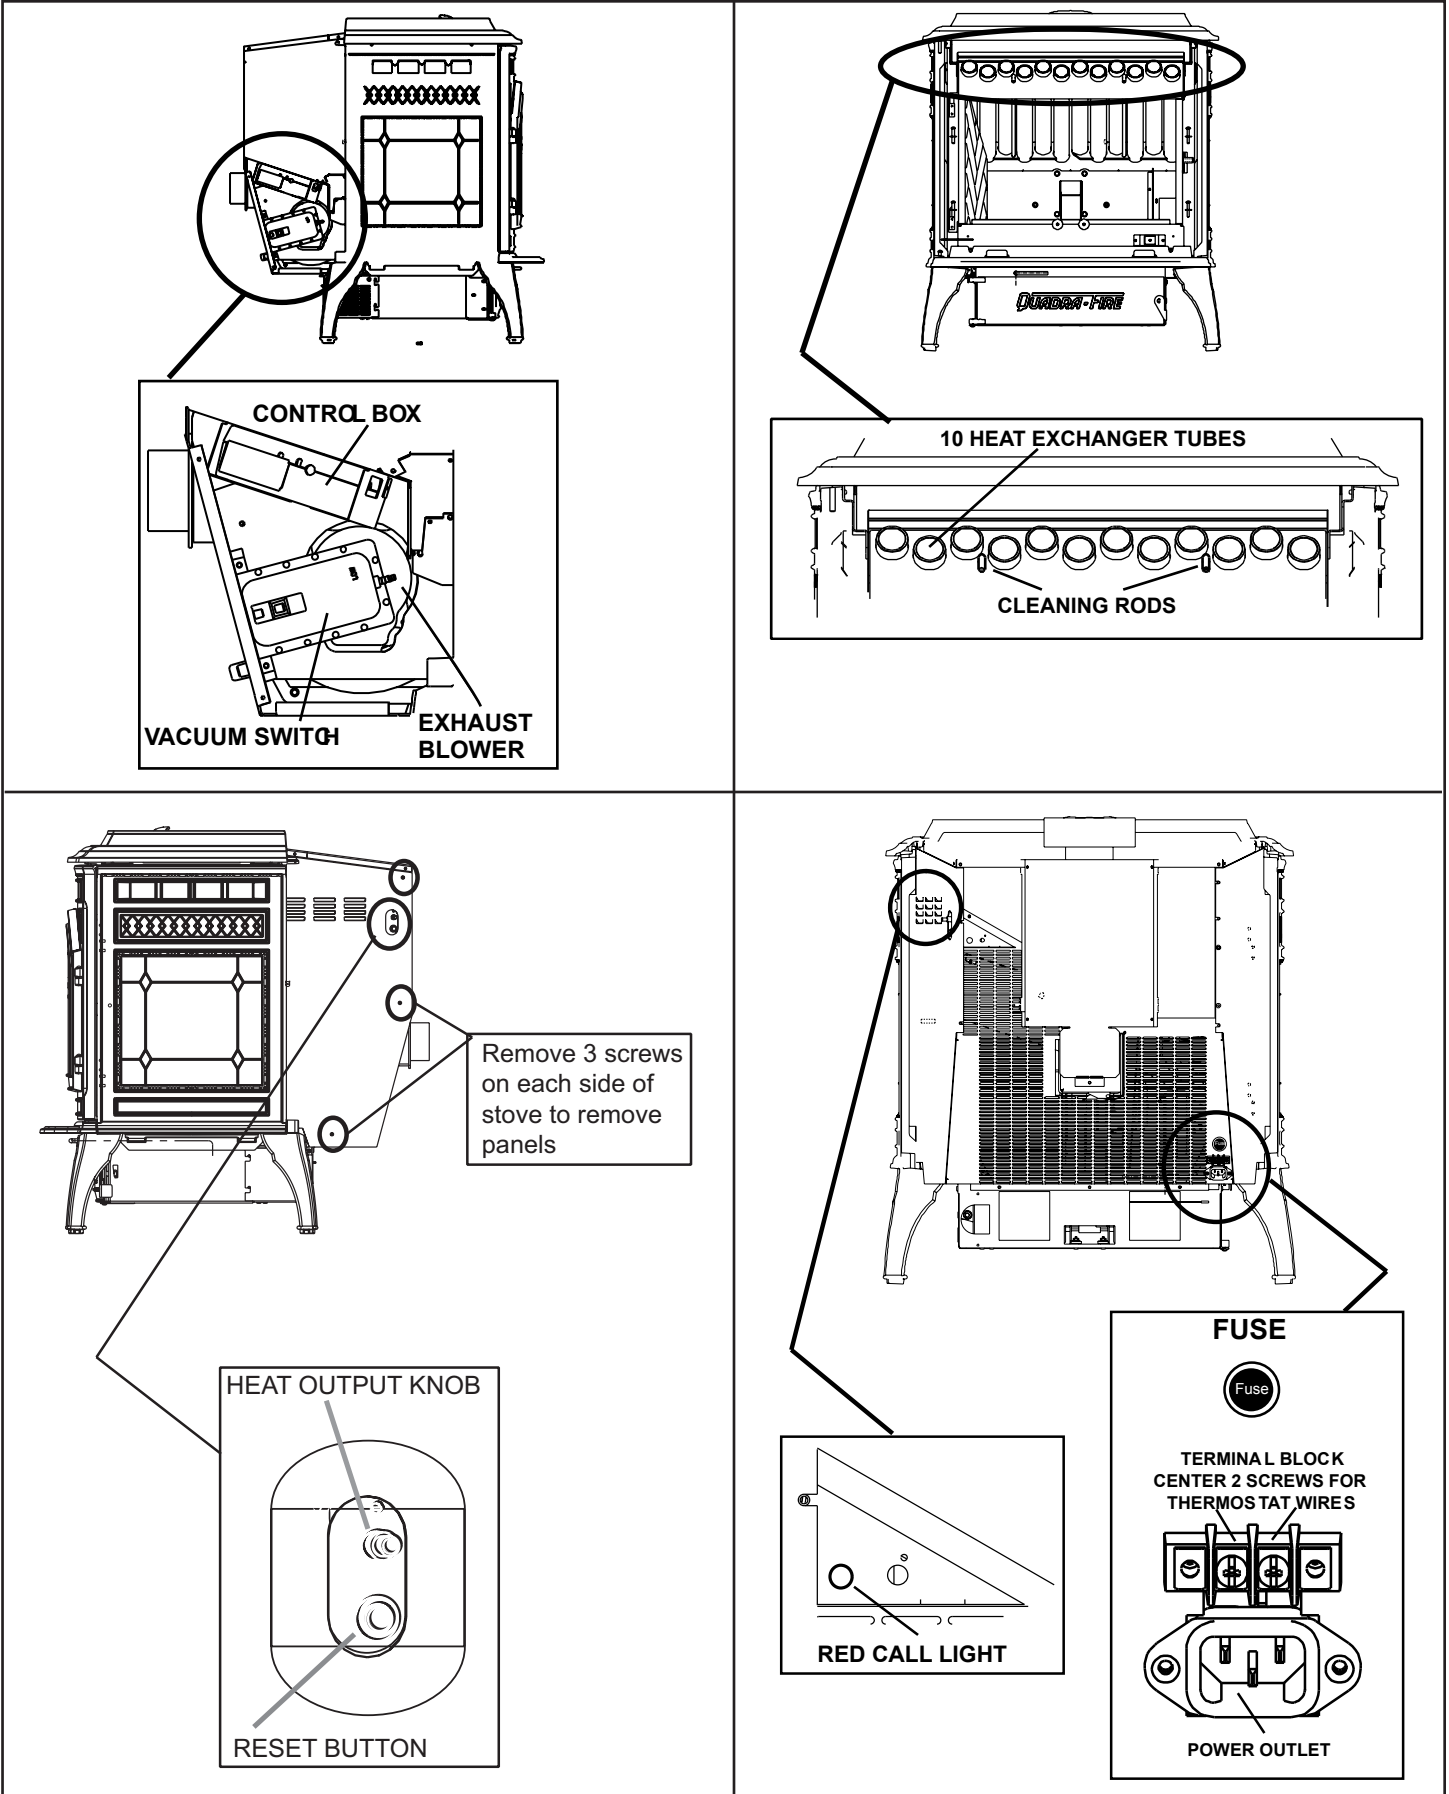

B. Component Locations

C. Exploded Views

Item	Description	Part Number
1	Door, Cast, Left	See Service Parts
2	Door, Cast, Right	See Service Parts
3	Face, Cast	See Service Parts
4	Door Stiffener	7005-274
5	Door Frame for Glass	7005-273
6	Door Latch Assembly	7021-006
7	Screw 1/4-20 x 5/8 TH PHL	220-0440
8	Rope Retainer	7005-268
9	Glass Assembly with Gasket	7005-058
10	Hinge, Door	450-2910
11	Screw, 10-32 x 5/16 PH PHL MS ZC	229-1230
12	Hinge Pin (Rivet)	Gold: 72171 Nickel: 433-1590

Figure 35.1 - Door, Face, Glass & Door Latch Assembly

Item	Description	Part Number
10	Firepot Pull Rod	7005-019
11	Igniter Bracket	Not Replaceable
12	Thumb Screw	7000-223
13	Igniter	7000-020
14	Firepot	7005-031
15	Thermocouple	812-4470
16	Thermocouple Clamp	7001-203
17	Thermocouple Cover	812-1322

Figure 35.2 - Firepot Assembly

Nbr	Description
30	Convection Blower
31	Top Vent Adapter, 3 to 3 inch
32	Top Vent Offset Adapter, 3 to 6 inch
33	Vacuum Switch
34	Control Box
35	Hopper
36	Snap Disc #2, 200°
37	Snap Disc #1, 125°
38	Feed Motor Assembly
39	Feed Spring Assembly
40	Exhaust Blower
41	Snap Disc #3, 250°

Figure 36.1

Nbr	Description
42	Ash Removal Door
43	Ash Lip
44	Magnet & Bracket
45	Ash Pan
46	Side, Cast
47	Reset Button
48	Panel, Right Side
49	Panel, Rear
50	Panel, Left Side
51	Hopper Lid
52	Top, Cast
53	Hinge Pin (Rivet)
54	Face Assembly
55	Door, Left
56	Door, Right