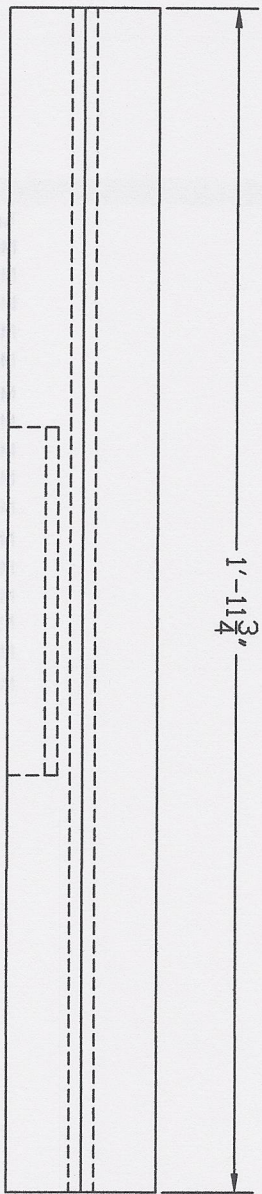

FRONT TOP BRICK SUPPORT

L 1 1/2" x 1 1/2" x 1/4"

Portfolio Snapshot

Country	Weight
USA	10.00
Canada	5.00
UK	15.00
Germany	10.00
France	10.00
Japan	10.00
Australia	5.00
Other	35.00

Country	Weight
USA	10.00
Canada	5.00
UK	15.00
Germany	10.00
France	10.00
Japan	10.00
Australia	5.00
Other	35.00

BAFFLE PLATE
 MODIFIED DESIGN

MODIFIED TOP BRICK SUPPORT