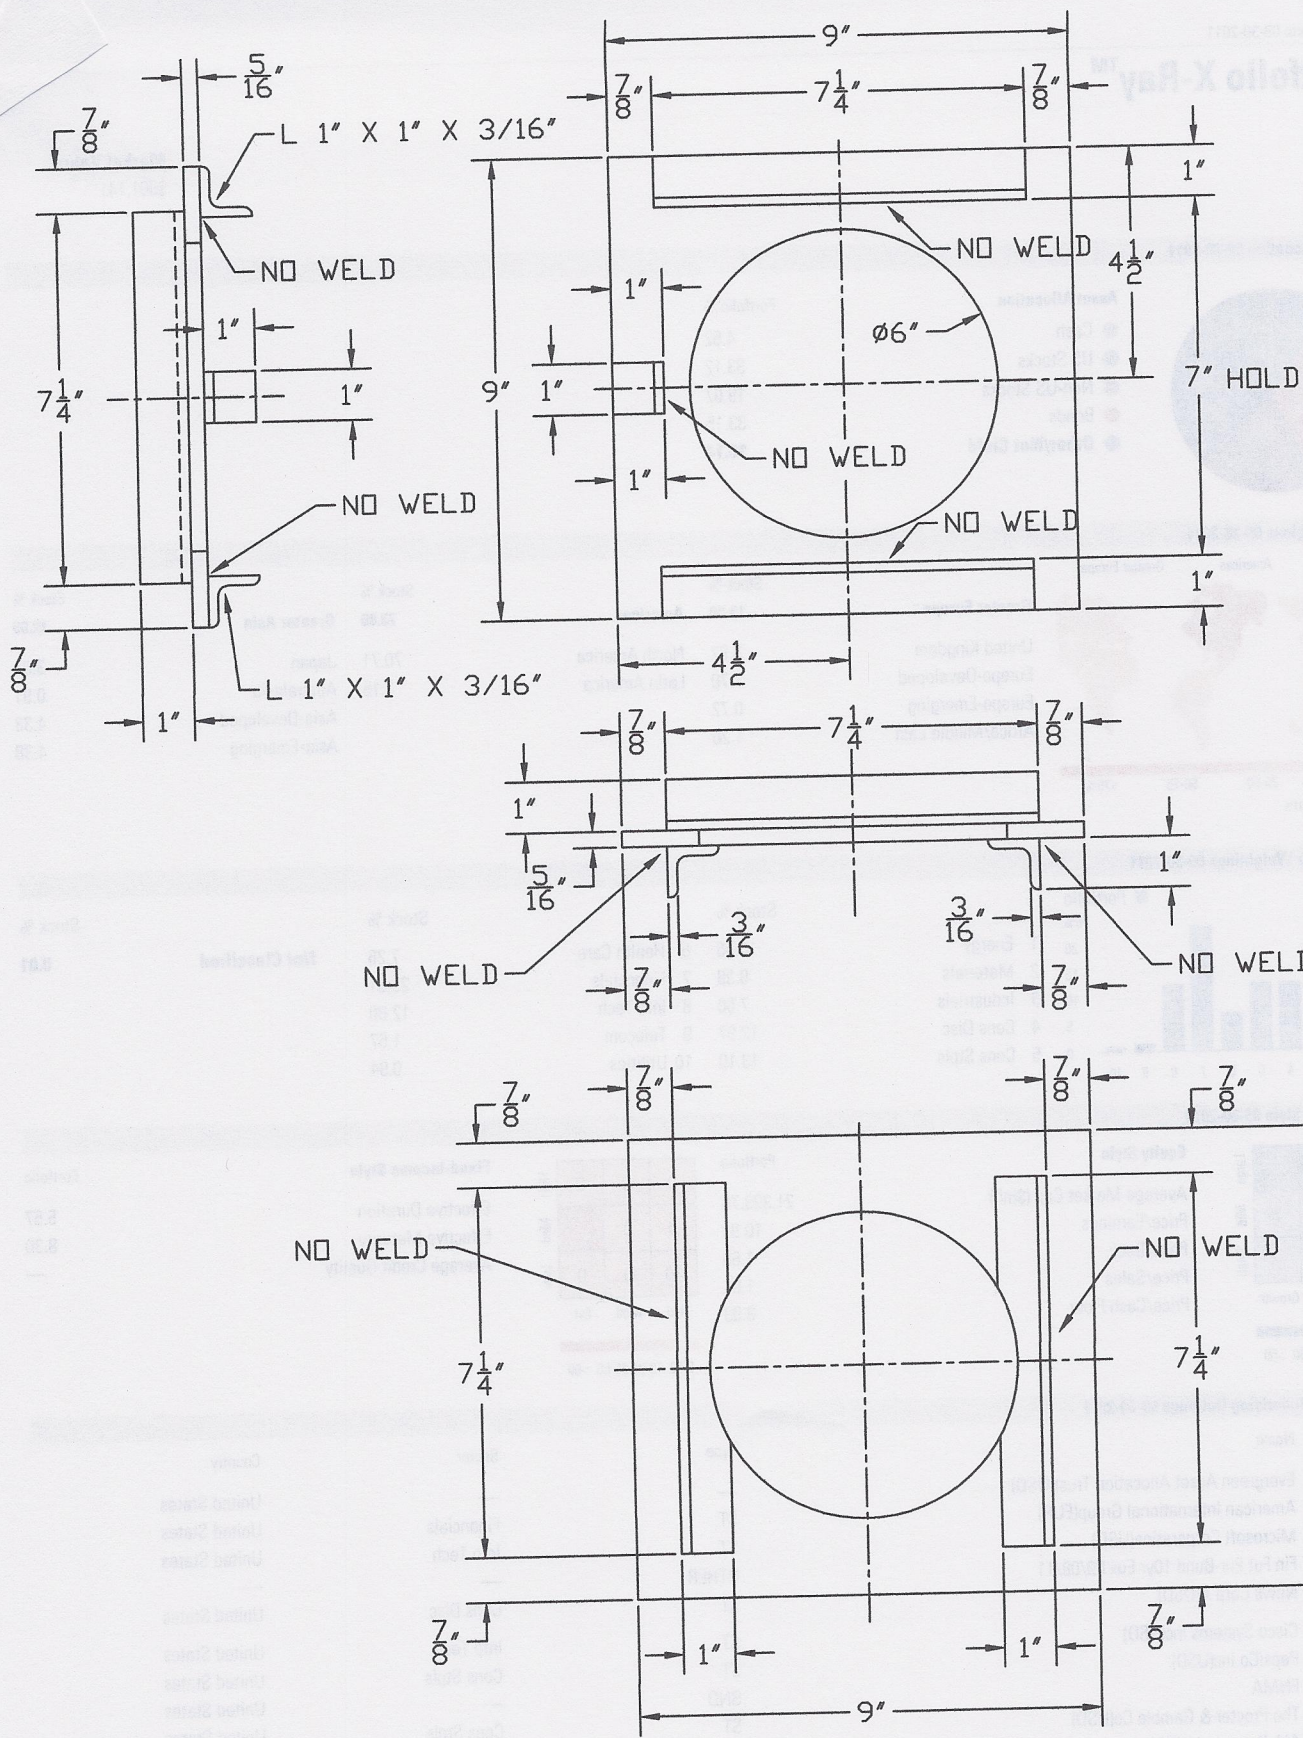

FRONT TOP BRICK SUPPORT

L 1 1/2" x 1 1/2" x 1/4"

Portfolio Snapshot

Country	Weight
USA	10.00
Canada	5.00
UK	15.00
Germany	10.00
France	10.00
Japan	10.00
Australia	5.00
Other	35.00

Country	Weight
USA	10.00
Canada	5.00
UK	15.00
Germany	10.00
France	10.00
Japan	10.00
Australia	5.00
Other	35.00

BAFFLE PLATE
 MODIFIED DESIGN

MODIFIED TOP BRICK SUPPORT