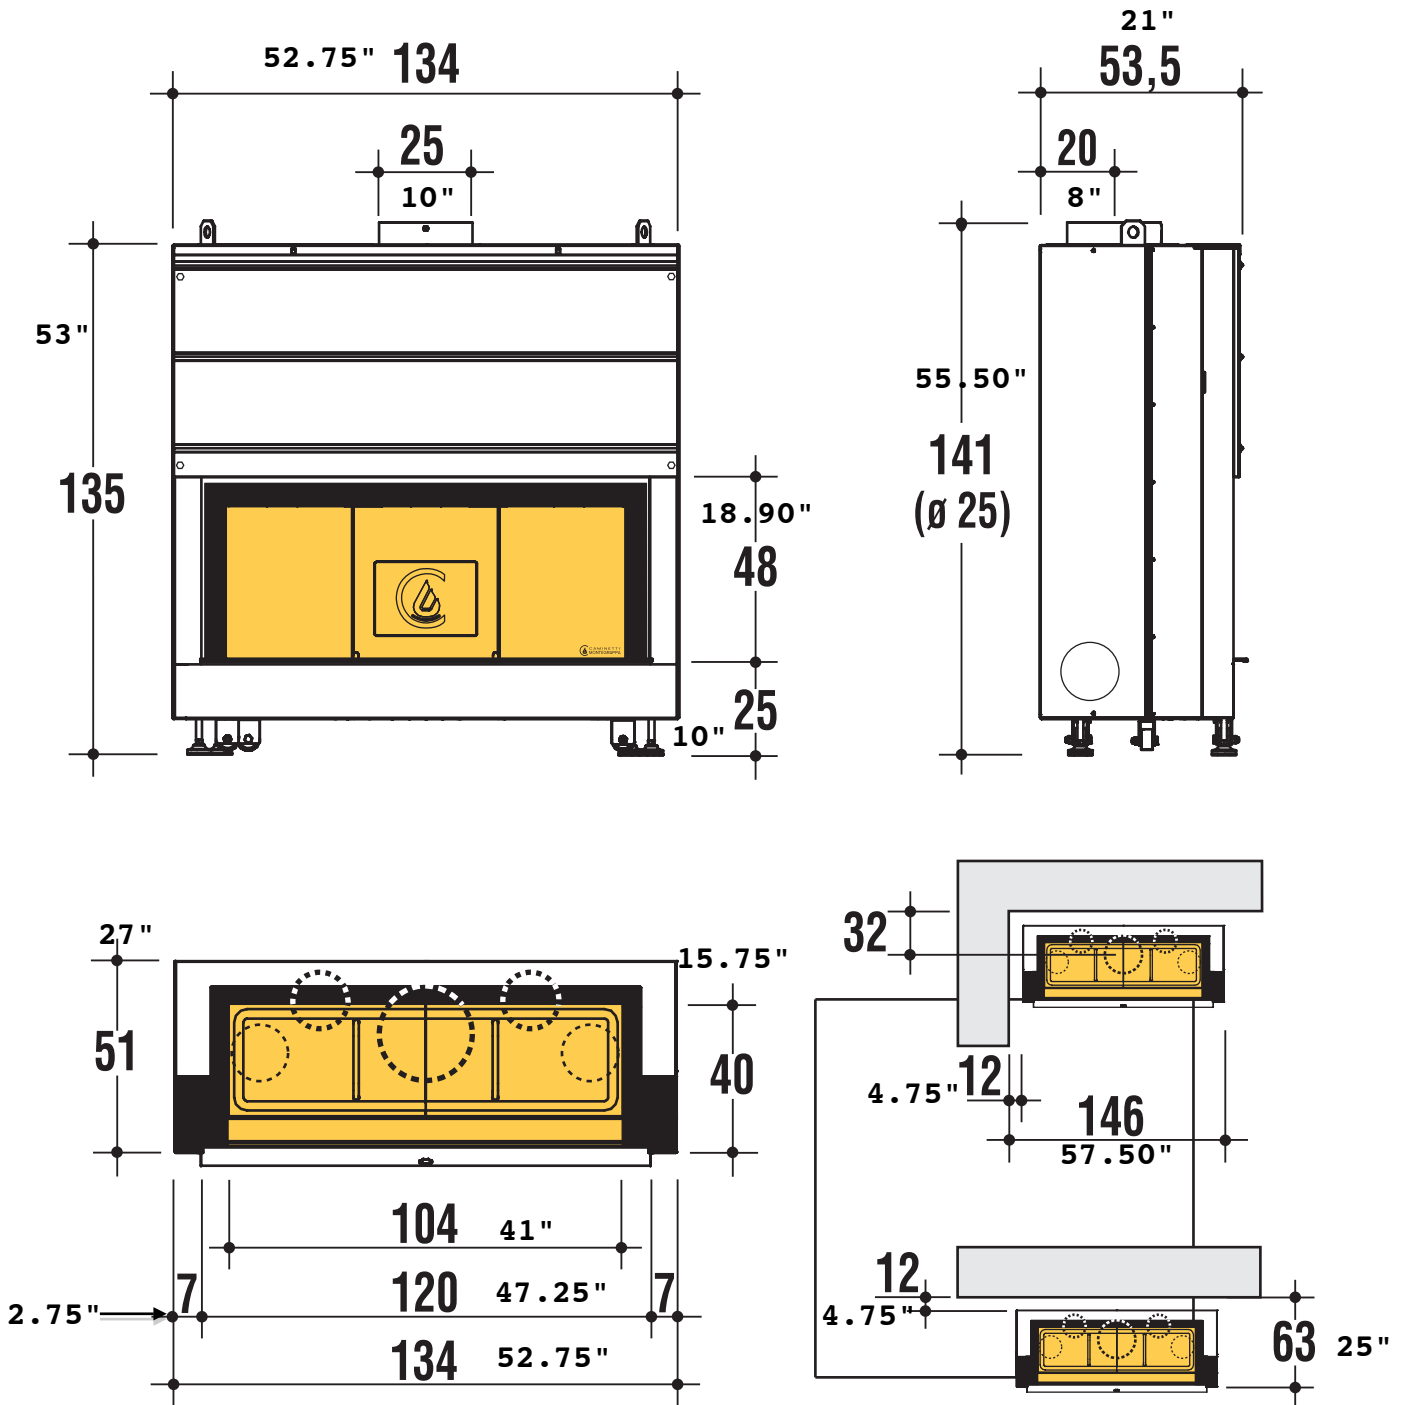

FiammaTM
"When Common is Simply Not Enough"^{LC}

Size converted to inches are approximate.

Please see manual for correct distance to combustibles and rough opening in North America.

Caminetti Montegrappa LIGHT 06

A4 (210x297 mm) = H 1:20