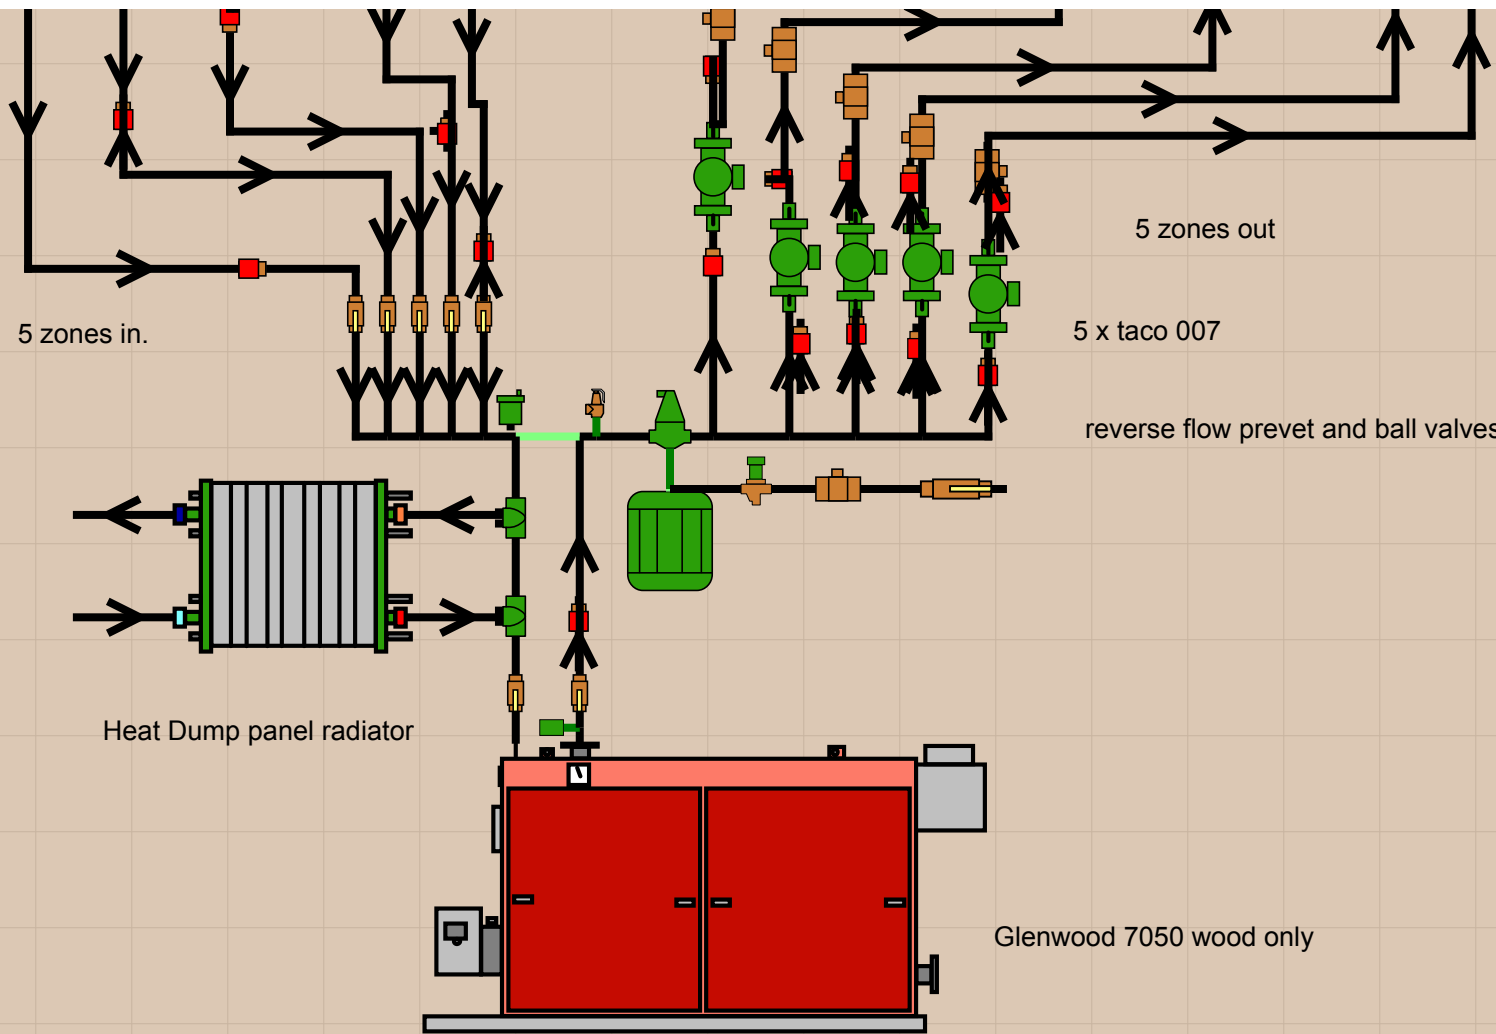

NAME: BOILER
LOCATION:

5 zones in.

5 zones out

5 x taco 007

reverse flow prevet and ball valves

Heat Dump panel radiator

Glenwood 7050 wood only

SECTION A-A