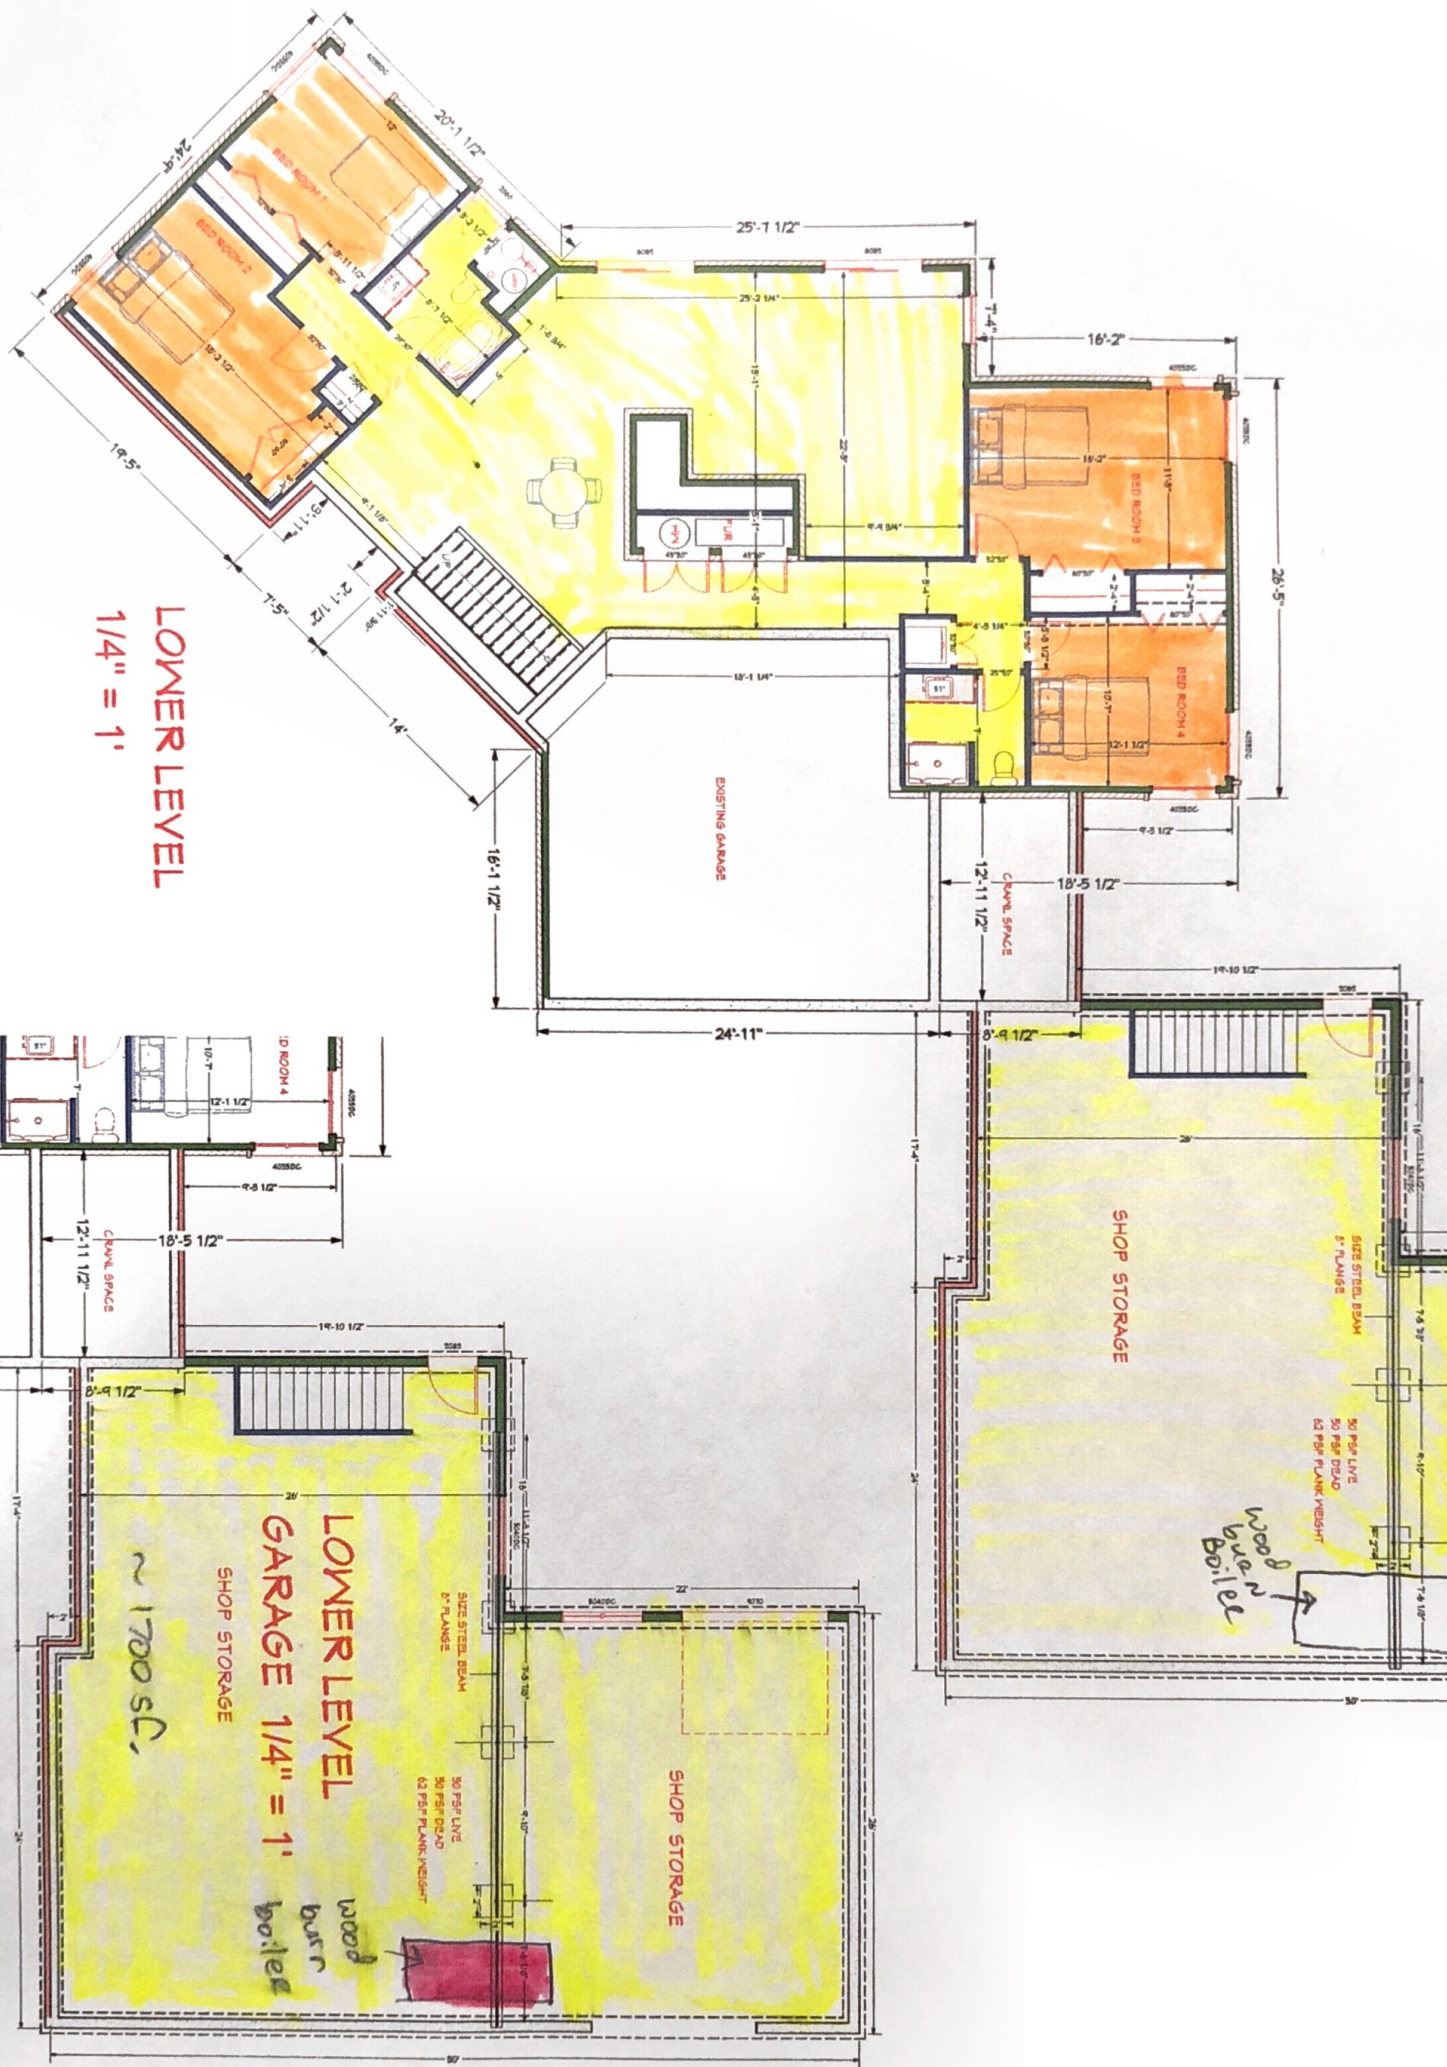

**FIRST FLOOR**  
1/4" = 1'

**2500 SQ. FT.**

**FIRST FLOOR**  
GARAGE 1/4" = 1'

*~1700 SF*

**LOWER LEVEL**  
**1/4" = 1'**

**LOWER LEVEL**  
**GARAGE 1/4" = 1'**  
 SHOP STORAGE  
 ~1700 S.C.

wood burn boiler