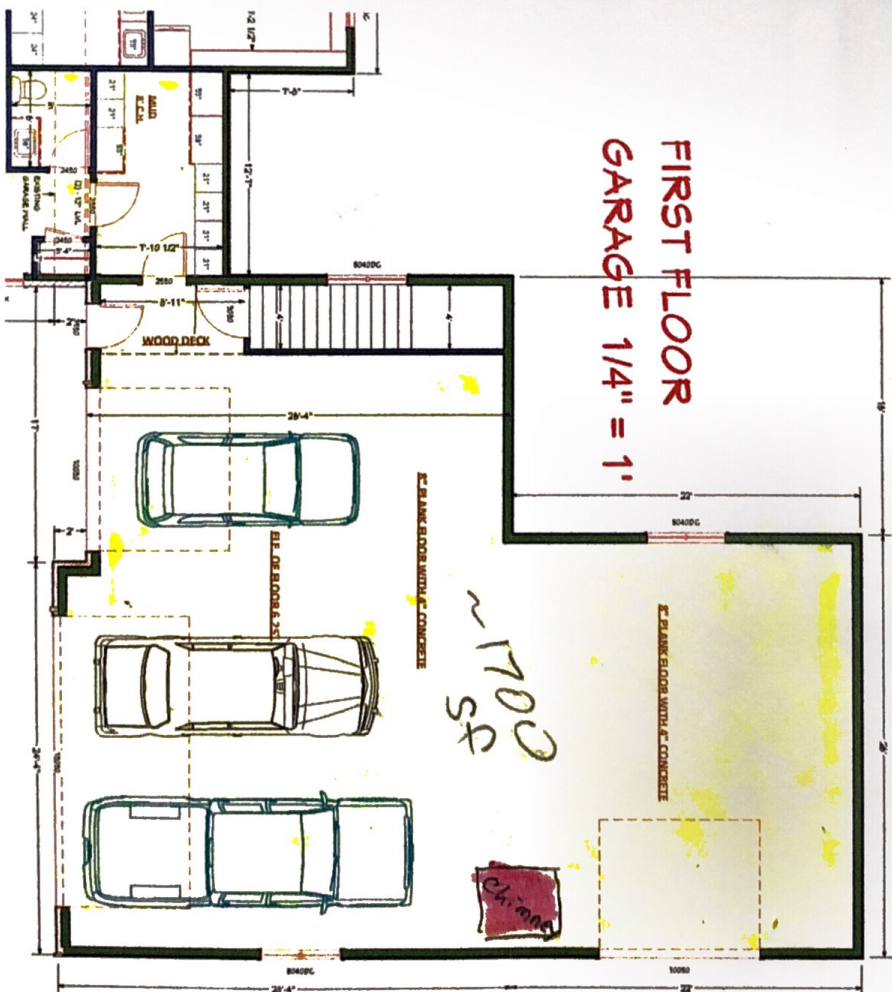

**FIRST FLOOR**  
1/4" = 1'

**2500 SQ. FT.**

**FIRST FLOOR**  
GARAGE 1/4" = 1'

*~1700 SF*

**LOWER LEVEL**  
**1/4" = 1'**

**LOWER LEVEL**  
**GARAGE 1/4" = 1'**  
 SHOP STORAGE  
 ~1700 S.C.

wood burn boiler