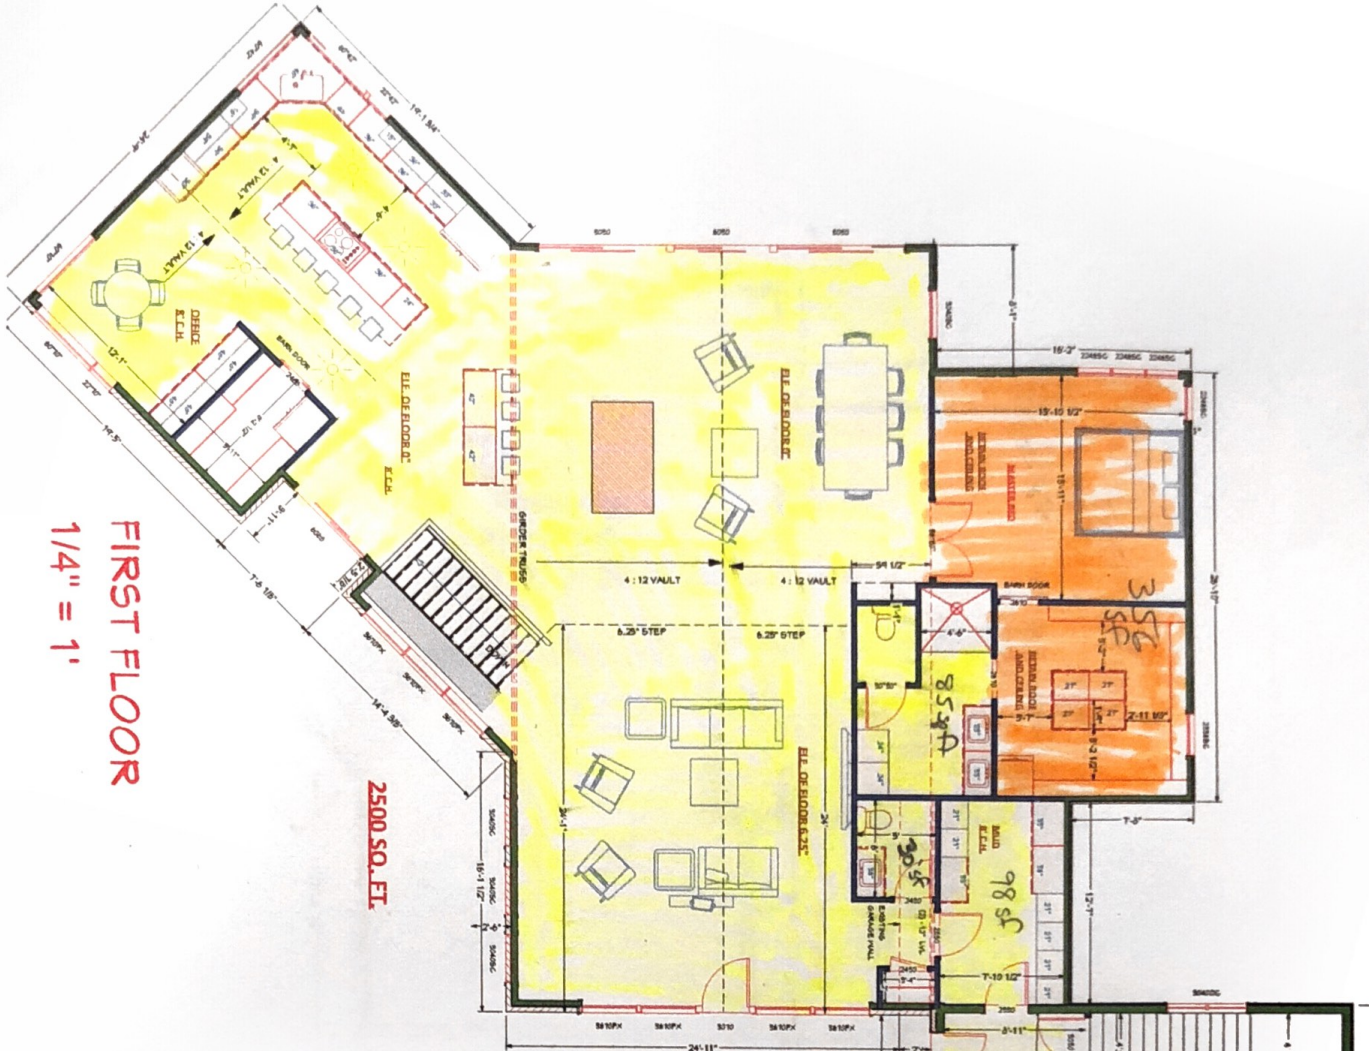

**FIRST FLOOR**  
1/4" = 1'

**2500 SQ. FT.**

**FIRST FLOOR**  
GARAGE 1/4" = 1'

*~1700 SF*

**LOWER LEVEL**  
**1/4" = 1'**

**LOWER LEVEL**  
**GARAGE 1/4" = 1'**  
 SHOP STORAGE  
 ~1700 S.C.

wood burn boiler