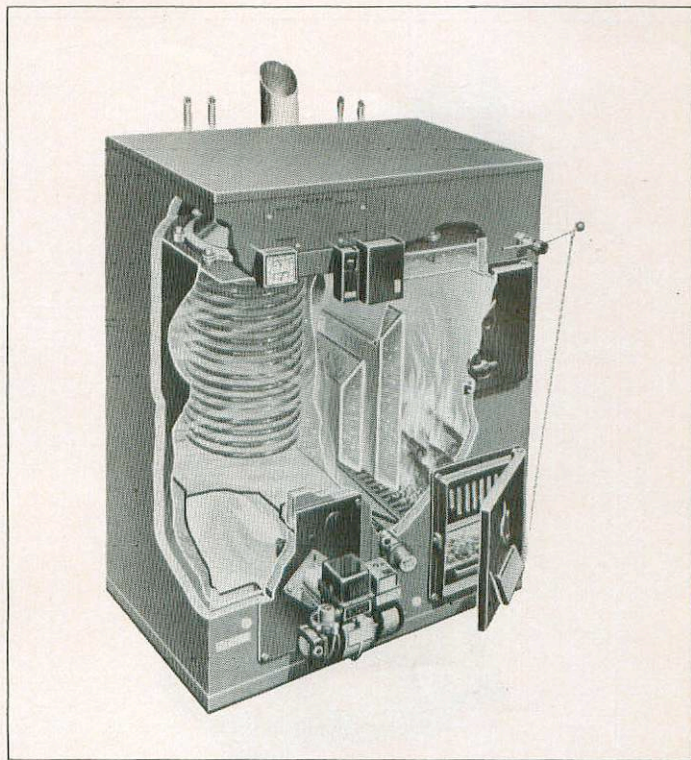

HS TARM Type OT Multifuel Central Heating System

Manufacturer's Comment

In times of uncertain energy supply and demand, the HS Tarm Type OT multi-fuel boiler gives homeowners the choice and security of heating their house with wood, gas, coal, oil, or electricity. The Type OT boiler has large cast iron doors and a baseburning firebox for maximum convenience and efficiency when burning wood or coal, plus a separate firebox for burning oil or gas.

Although the Type OT boiler extracts maximum heat from wood or coal, no compromise of its performance on oil or gas has been made. The Type OT's separate firebox, wet-base design and large heat exchange surface give thermal efficiencies that equal or exceed those of any modern oil or gas fired boiler, thus saving money on fuel even when solid fuels are not being burned. The Type OT also comes equipped with a tankless coil constructed of large-diameter copper tubing and capable of supplying a high output of domestic hot water for kitchens and bathrooms.

The HS Tarm Type OT boiler is available in four sizes (OT 28, 35, 50, and 70) with heat output ranging

from 72,000 BTU/hr. to 196,000 BTU/hr. Each unit is supplied with relief valves, high-limit control and an automatic draft regulator for the solid fuel firebox. The Type OT can be ordered equipped with shaker grates for burning coal or coke. A complete package of controls and accessories including an oil or gas burner is also available.

Comparable ASME approved models available.

Specifications

Height:	51 in.
Width:	35 ³ / ₄ in. to 46 ³ / ₄ in.
Depth:	24 ³ / ₄ in. to 39 ¹ / ₂ in.
Firebox Height:	31 in.
Firebox Width:	8 in. to 13 ¹ / ₄ in.
Firebox Depth:	16 in. to 31 in.
Output:	90,000 BTU/hr. to 196,000 BTU/hr.
Hot Water Output:	1.5 GPM to 4.0 GPM
Loading Door Opening:	10 in. x 12 in.
Smoke Outlet:	6 in. or 8 in.
Water Capacity:	71 gal. to 123 gal.
Min. Flue Size:	8 in. x 12 in.
Min. Chimney Height:	20 ft.
Weight with Jacket:	955 lbs. to 1,800 lbs.