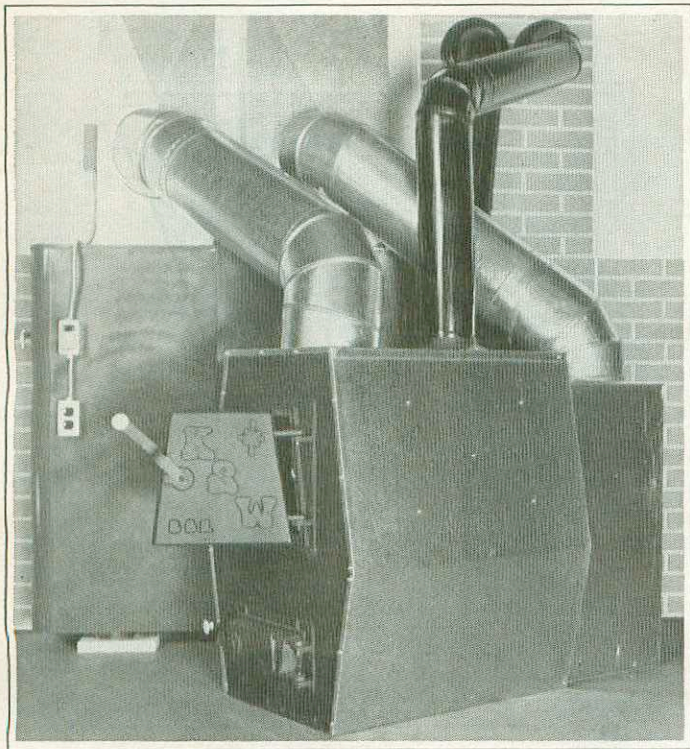

KICKAPOO Home Furnace Model D-5X BBR

Manufacturer's Comment

The large, 5 cubic foot airtight firebox of the Kickapoo Home Furnace will hold approximately 130 lbs. of hardwood, which will burn 8 to 14 hours or more unattended; or it will hold 80 lbs. of coal, which can provide heat for up to 15 hours without reloading.

The galvanized sheet metal shroud of this furnace allows installation with its own hot air plenum or, it may be ducted into the plenums of an existing forced air furnace.

Based on the patented BBR design, our Home Furnace model includes the following quality features: a refractory firepot cradled in steel and welded into place providing greater combustion efficiency and durability; $\frac{3}{16}$ " welded steel firebox and cast iron doors and door frames that resist warpage and false drafts; a gasketed loading door that further insures airtightness; cast iron shaker grate and pre-heating secondary draft manifold to allow air to flow directly into the combustion area, making it extremely simple to start and maintain a fire; separate ash compartment and ash pan to allow ash removal at any time.

A thermostat in the shroud automatically operates the blower as heat is available for distribution. Heat output is controlled by the standard manual draft, or by the optional automatic electric draft control, operated by a Honeywell room thermostat.

The optional D-5 BP package includes a Dayton $\frac{1}{4}$ hp motor to power a quiet and durable 1075 CFM blower. Also included is a sheet metal cold air plenum/blower housing/filter cabinet that attaches to the rear of the furnace, facilitating connection of a filtered return air supply essential to good heat distribution.