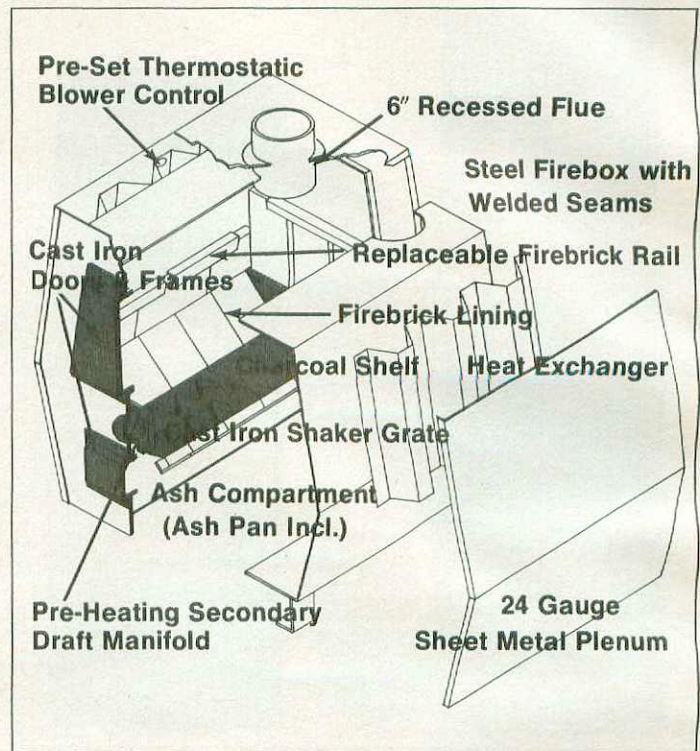

KICKAPOO Home Furnace Model D-5X BBR

Manufacturer's Comment

The large, 5 cubic foot airtight firebox of the Kickapoo Home Furnace will hold approximately 130 lbs. of hardwood, which will burn 8 to 14 hours or more unattended; or it will hold 80 lbs. of coal, which can provide heat for up to 15 hours without reloading.

The galvanized sheet metal shroud of this furnace allows installation with its own hot air plenum or, it may be ducted into the plenums of an existing forced air furnace.

Based on the patented BBR design, our Home Furnace model includes the following quality features: a refractory firepot cradled in steel and welded into place providing greater combustion efficiency and durability; $\frac{3}{16}$ " welded steel firebox and cast iron doors and door frames that resist warpage and false drafts; a gasketed loading door that further insures airtightness; cast iron shaker grate and pre-heating secondary draft manifold to allow air to flow directly into the combustion area, making it extremely simple to start and maintain a fire; separate ash compartment and ash pan to allow ash removal at any time.

A thermostat in the shroud automatically operates the blower as heat is available for distribution. Heat output is controlled by the standard manual draft, or by the optional automatic electric draft control, operated by a Honeywell room thermostat.

The optional D-5 BP package includes a Dayton $\frac{1}{4}$ hp motor to power a quiet and durable 1075 CFM blower. Also included is a sheet metal cold air plenum/blower housing/filter cabinet that attaches to the rear of the furnace, facilitating connection of a filtered return air supply essential to good heat distribution.

This model, with the optional D-5 BP package, has been tested to meet or exceed UL standards and ICBO requirements.

The Kickapoo Home Furnace Model D-5X BBR can be used to supplement your present heating system. However, its efficiency and economy will encourage you to rely on your Kickapoo as the primary source of central heat, with your existing furnace supplementing it.

Kickapoo also makes smaller and larger furnaces, furnace add-ons and stoves. Write or call for a free catalog. Dealer inquiries invited.

Specifications

Height:	35$\frac{1}{4}$ in.
Width:	26 in. at widest point
Depth:	30 in. (46 in. w/ D-5 BP Package)
Flue Height (top):	38$\frac{1}{4}$ in.
Flue Size:	6 in. I.D.
Log Length Cap.:	24 in.
Door Opening:	8$\frac{5}{8}$ in. x 11$\frac{5}{8}$ in. x 11$\frac{5}{8}$ in. x 11$\frac{5}{8}$ in.
Materials:	Steel, cast iron, refractory, sheet metal
Recom. Fuels:	Dry hardwood or coal
Weight:	400 lbs. (450 lbs. w/ D-5 BP Package)
Suggested Retail:	$744.00 ($944.00 w/ D-5 BP Package) F.O.B. La Farge, Wisconsin

Manufacturer

Kickapoo Stove Works, Ltd.
Box 127-6D
La Farge, Wisconsin 54639
608-625-4430